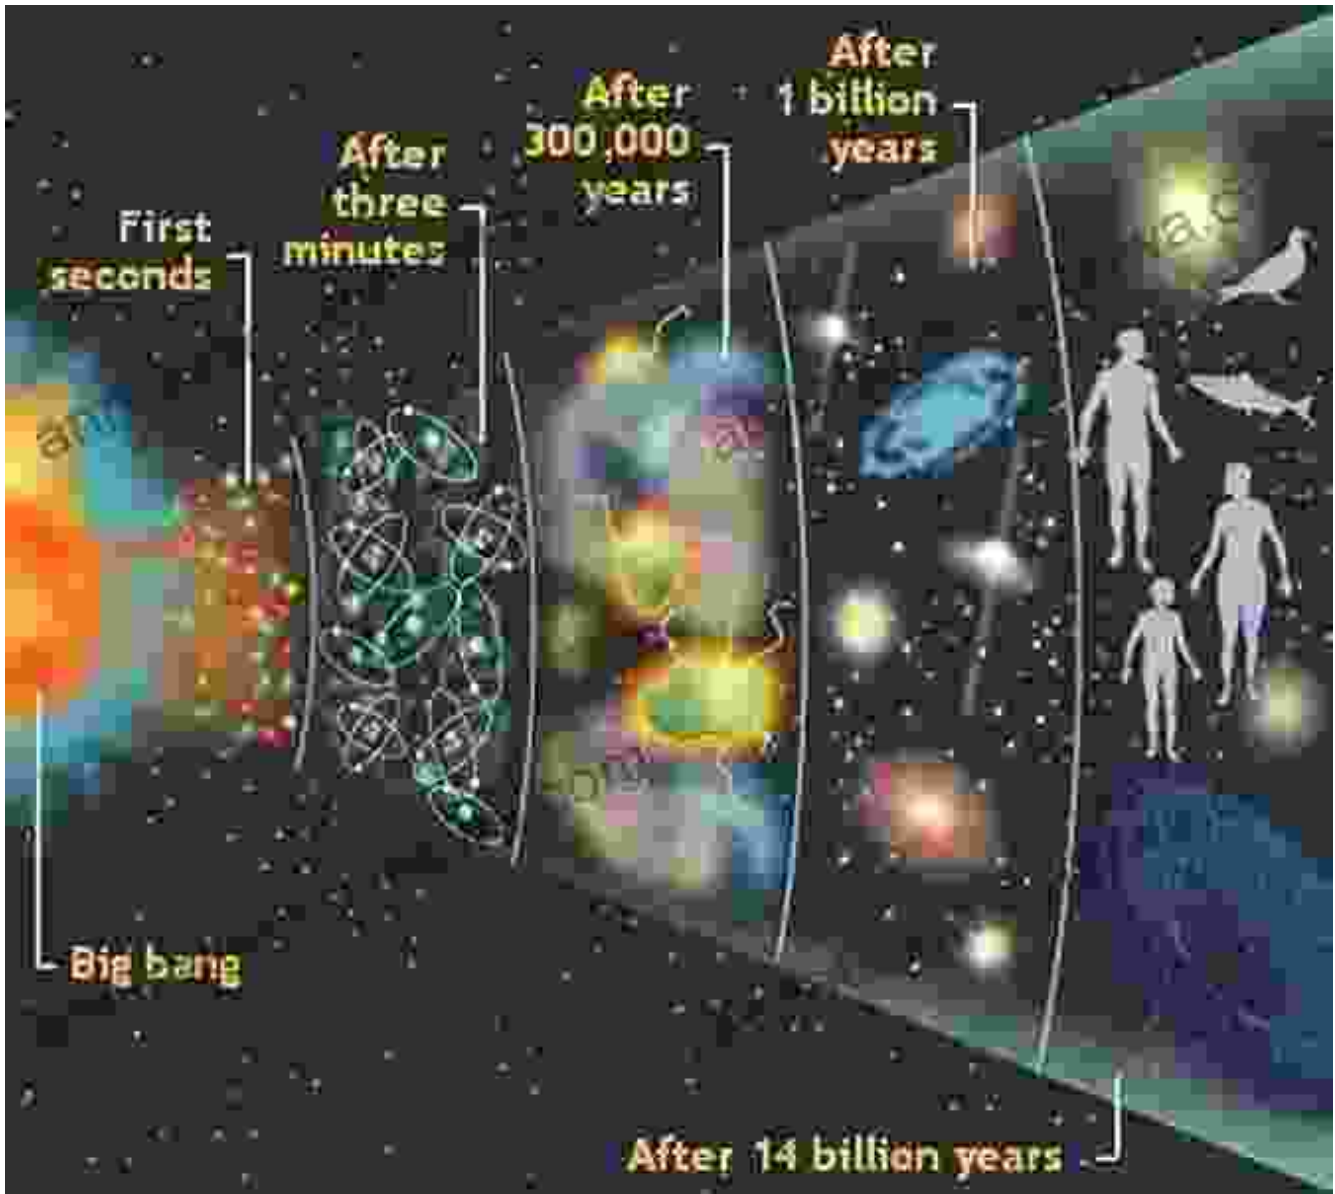

Based on Bijective Physics

by [Author Name]

Bijective Physics is a revolutionary approach to understanding the fundamental laws of the universe. Developed by the Bijective Physics Institute, this cutting-edge research has the potential to redefine our understanding of space, time, and the nature of reality.

Unveiling the Hidden Symmetries

At the heart of Bijective Physics lies the concept of bijection, a mathematical operation that creates a one-to-one correspondence between two sets. By applying this principle to physical systems, researchers at the Bijective Physics Institute have discovered hidden symmetries that have remained elusive to traditional physics.

$h(x)$

A Unified Framework for Space and Time

One of the most profound implications of Bijective Physics is its ability to provide a unified framework for space and time. By breaking down the traditional boundaries between these two dimensions, Bijective Physics offers a deeper understanding of the fabric of the universe.

Revolutionizing Our Understanding of Gravity

Bijective Physics also has profound implications for our understanding of gravity. Traditional physics models gravity as a force that acts between objects, but Bijective Physics suggests that gravity is instead a consequence of the curvature of spacetime.