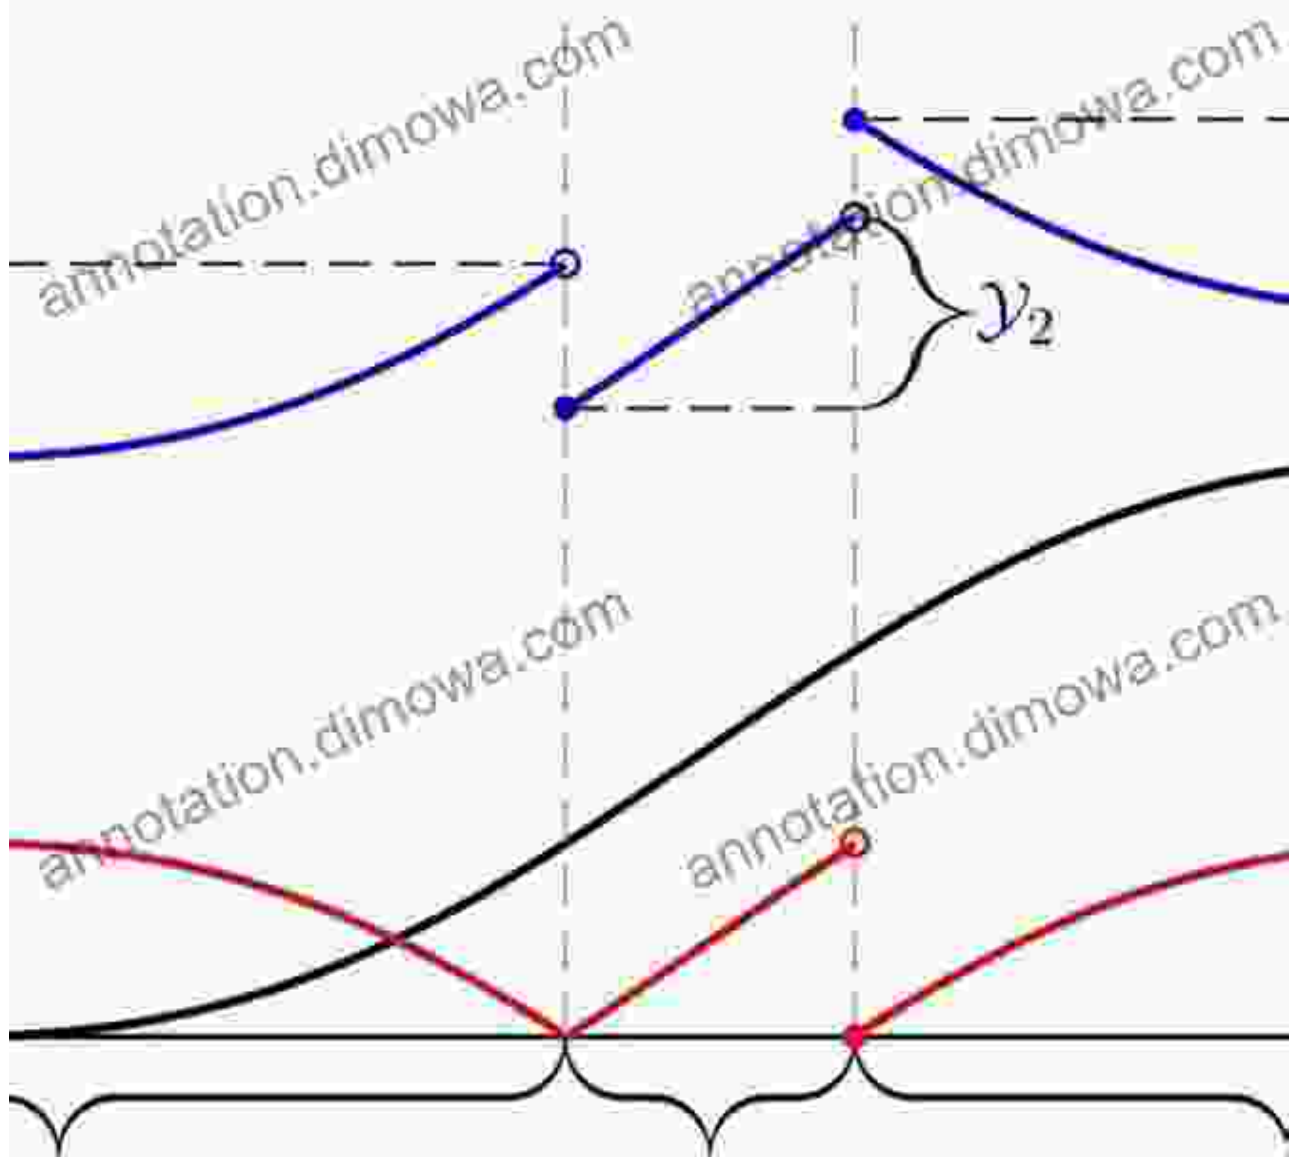

$h(x)$

A Unified Framework for Space and Time

One of the most profound implications of Bijective Physics is its ability to provide a unified framework for space and time. By breaking down the traditional boundaries between these two dimensions, Bijective Physics offers a deeper understanding of the fabric of the universe.